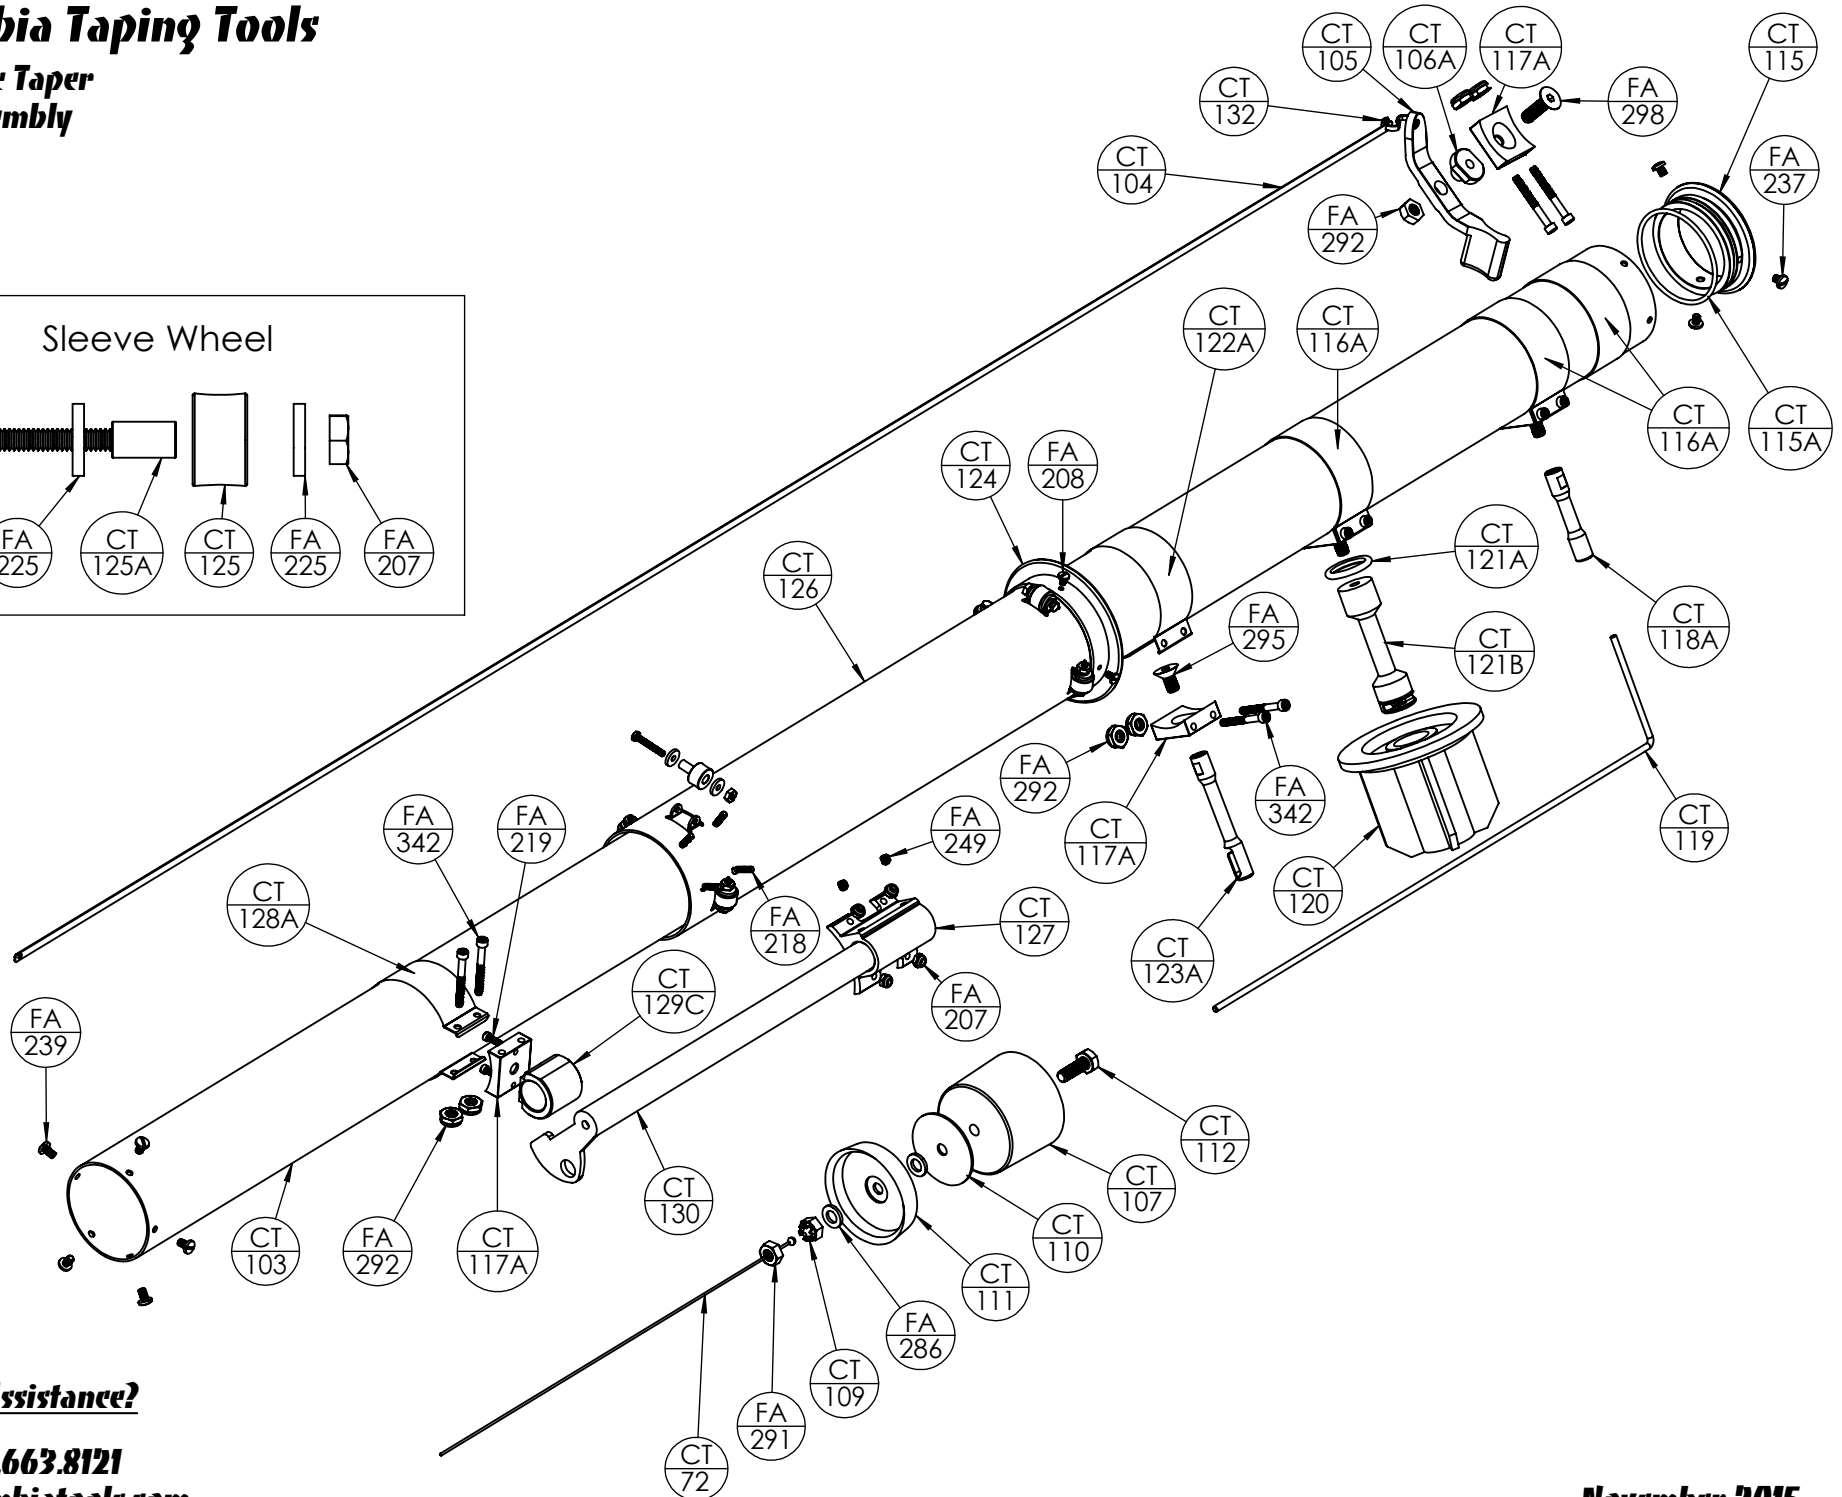

Columbia Taping Tools

Automatic Taper Body Assembly

Need Assistance?

1.800.663.8121

www.columbiatools.com

November 2015