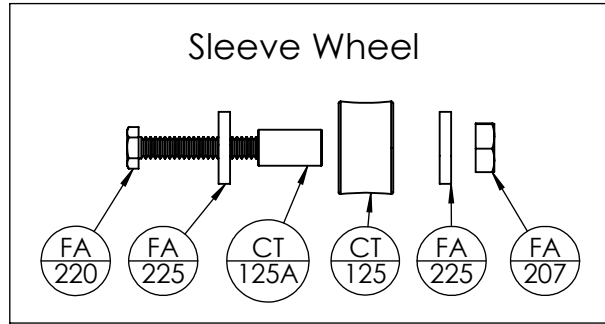

Columbia Taping Tools

Automatic Taper Body Assembly

Need Assistance?

1.800.663.8121

www.columbiatools.com

November 2015