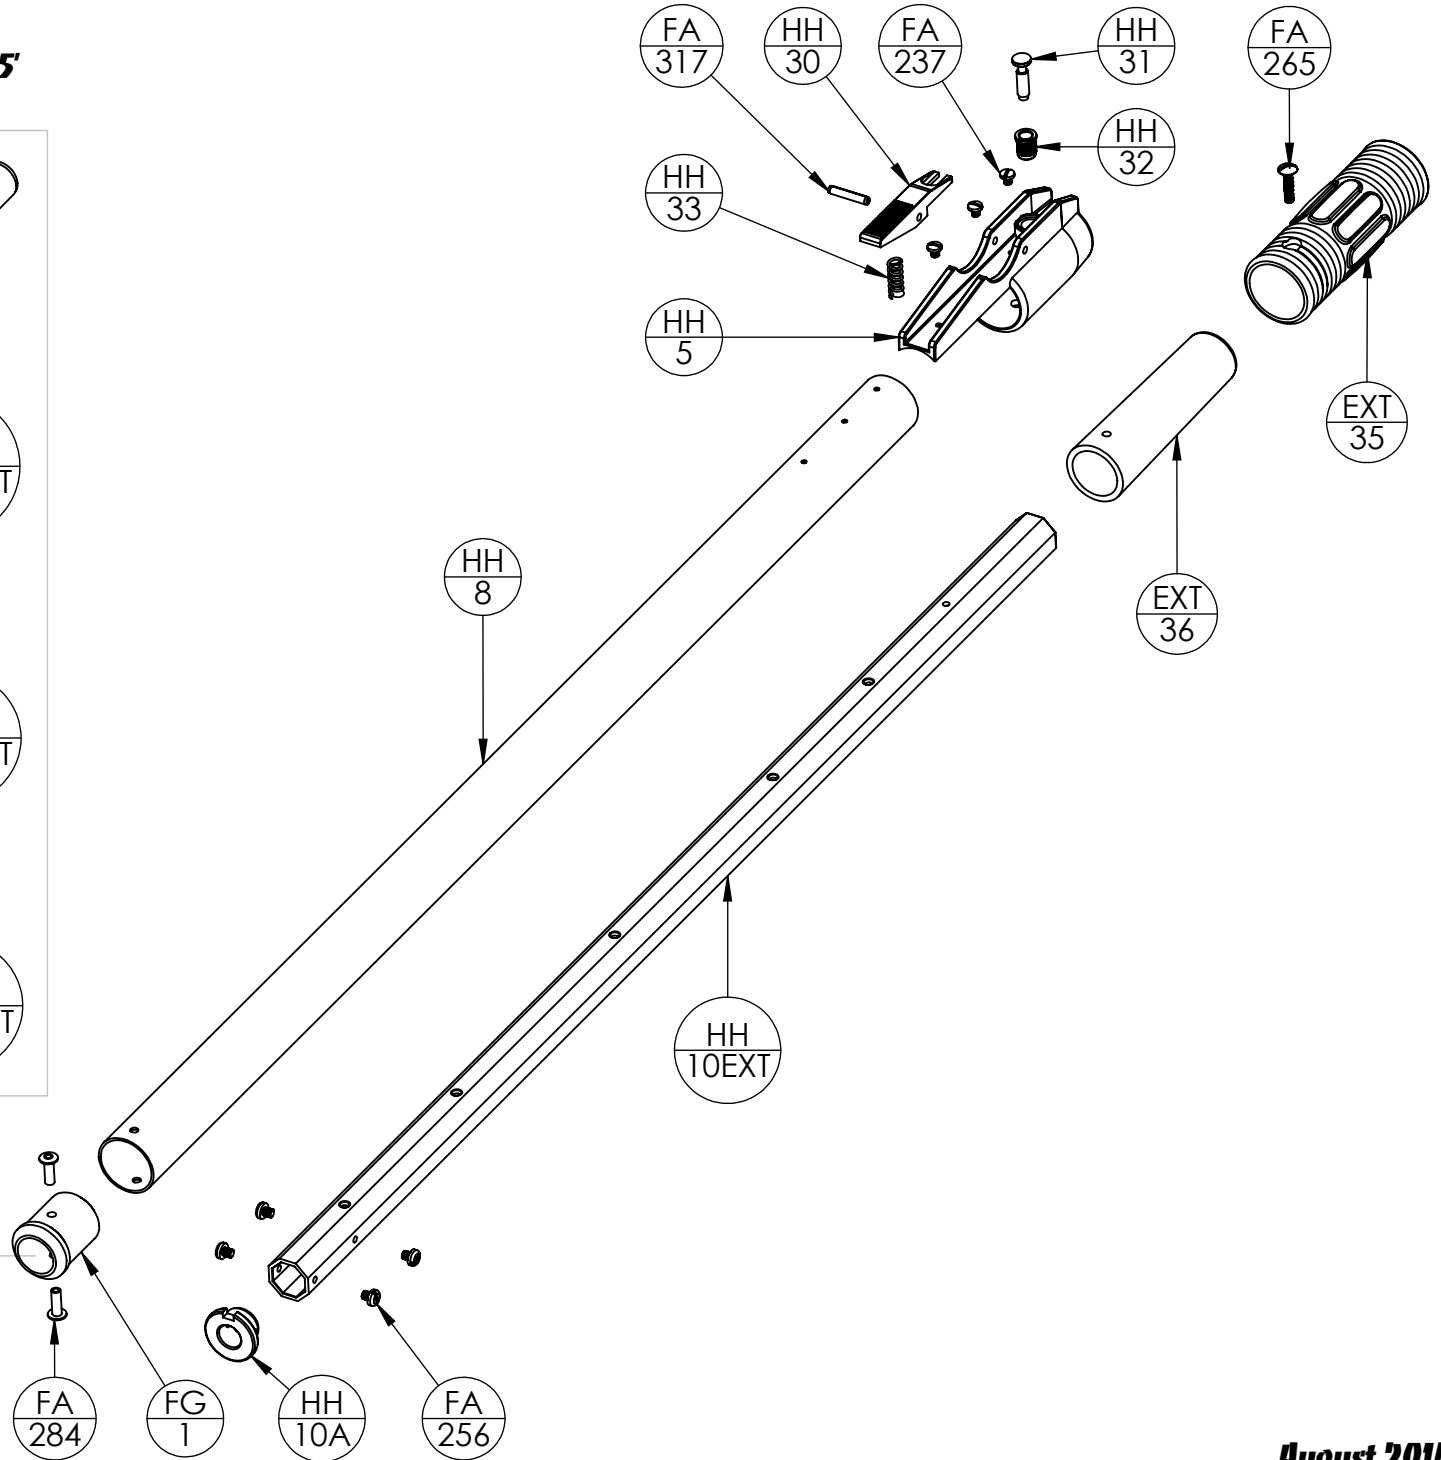

# Columbia Taping Tools

## Drop Down Extendable Handles 3'-5'

**Need Assistance?**

**1.800.663.8121**  
**www.columbiatools.com**

**August 2014**