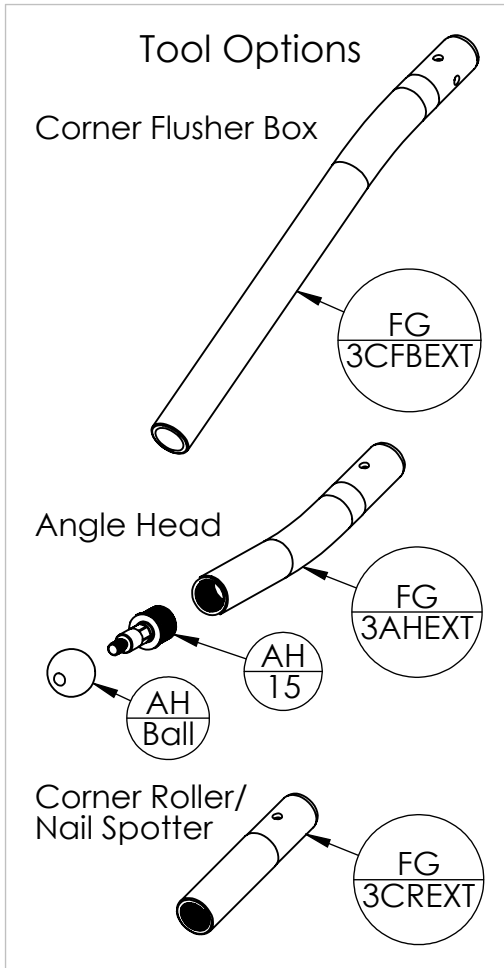

# Columbia Taping Tools

## Drop Down Extendable Handles 3'-5'

**Need Assistance?**

**1.800.663.8121**  
**www.columbiatools.com**

**August 2014**