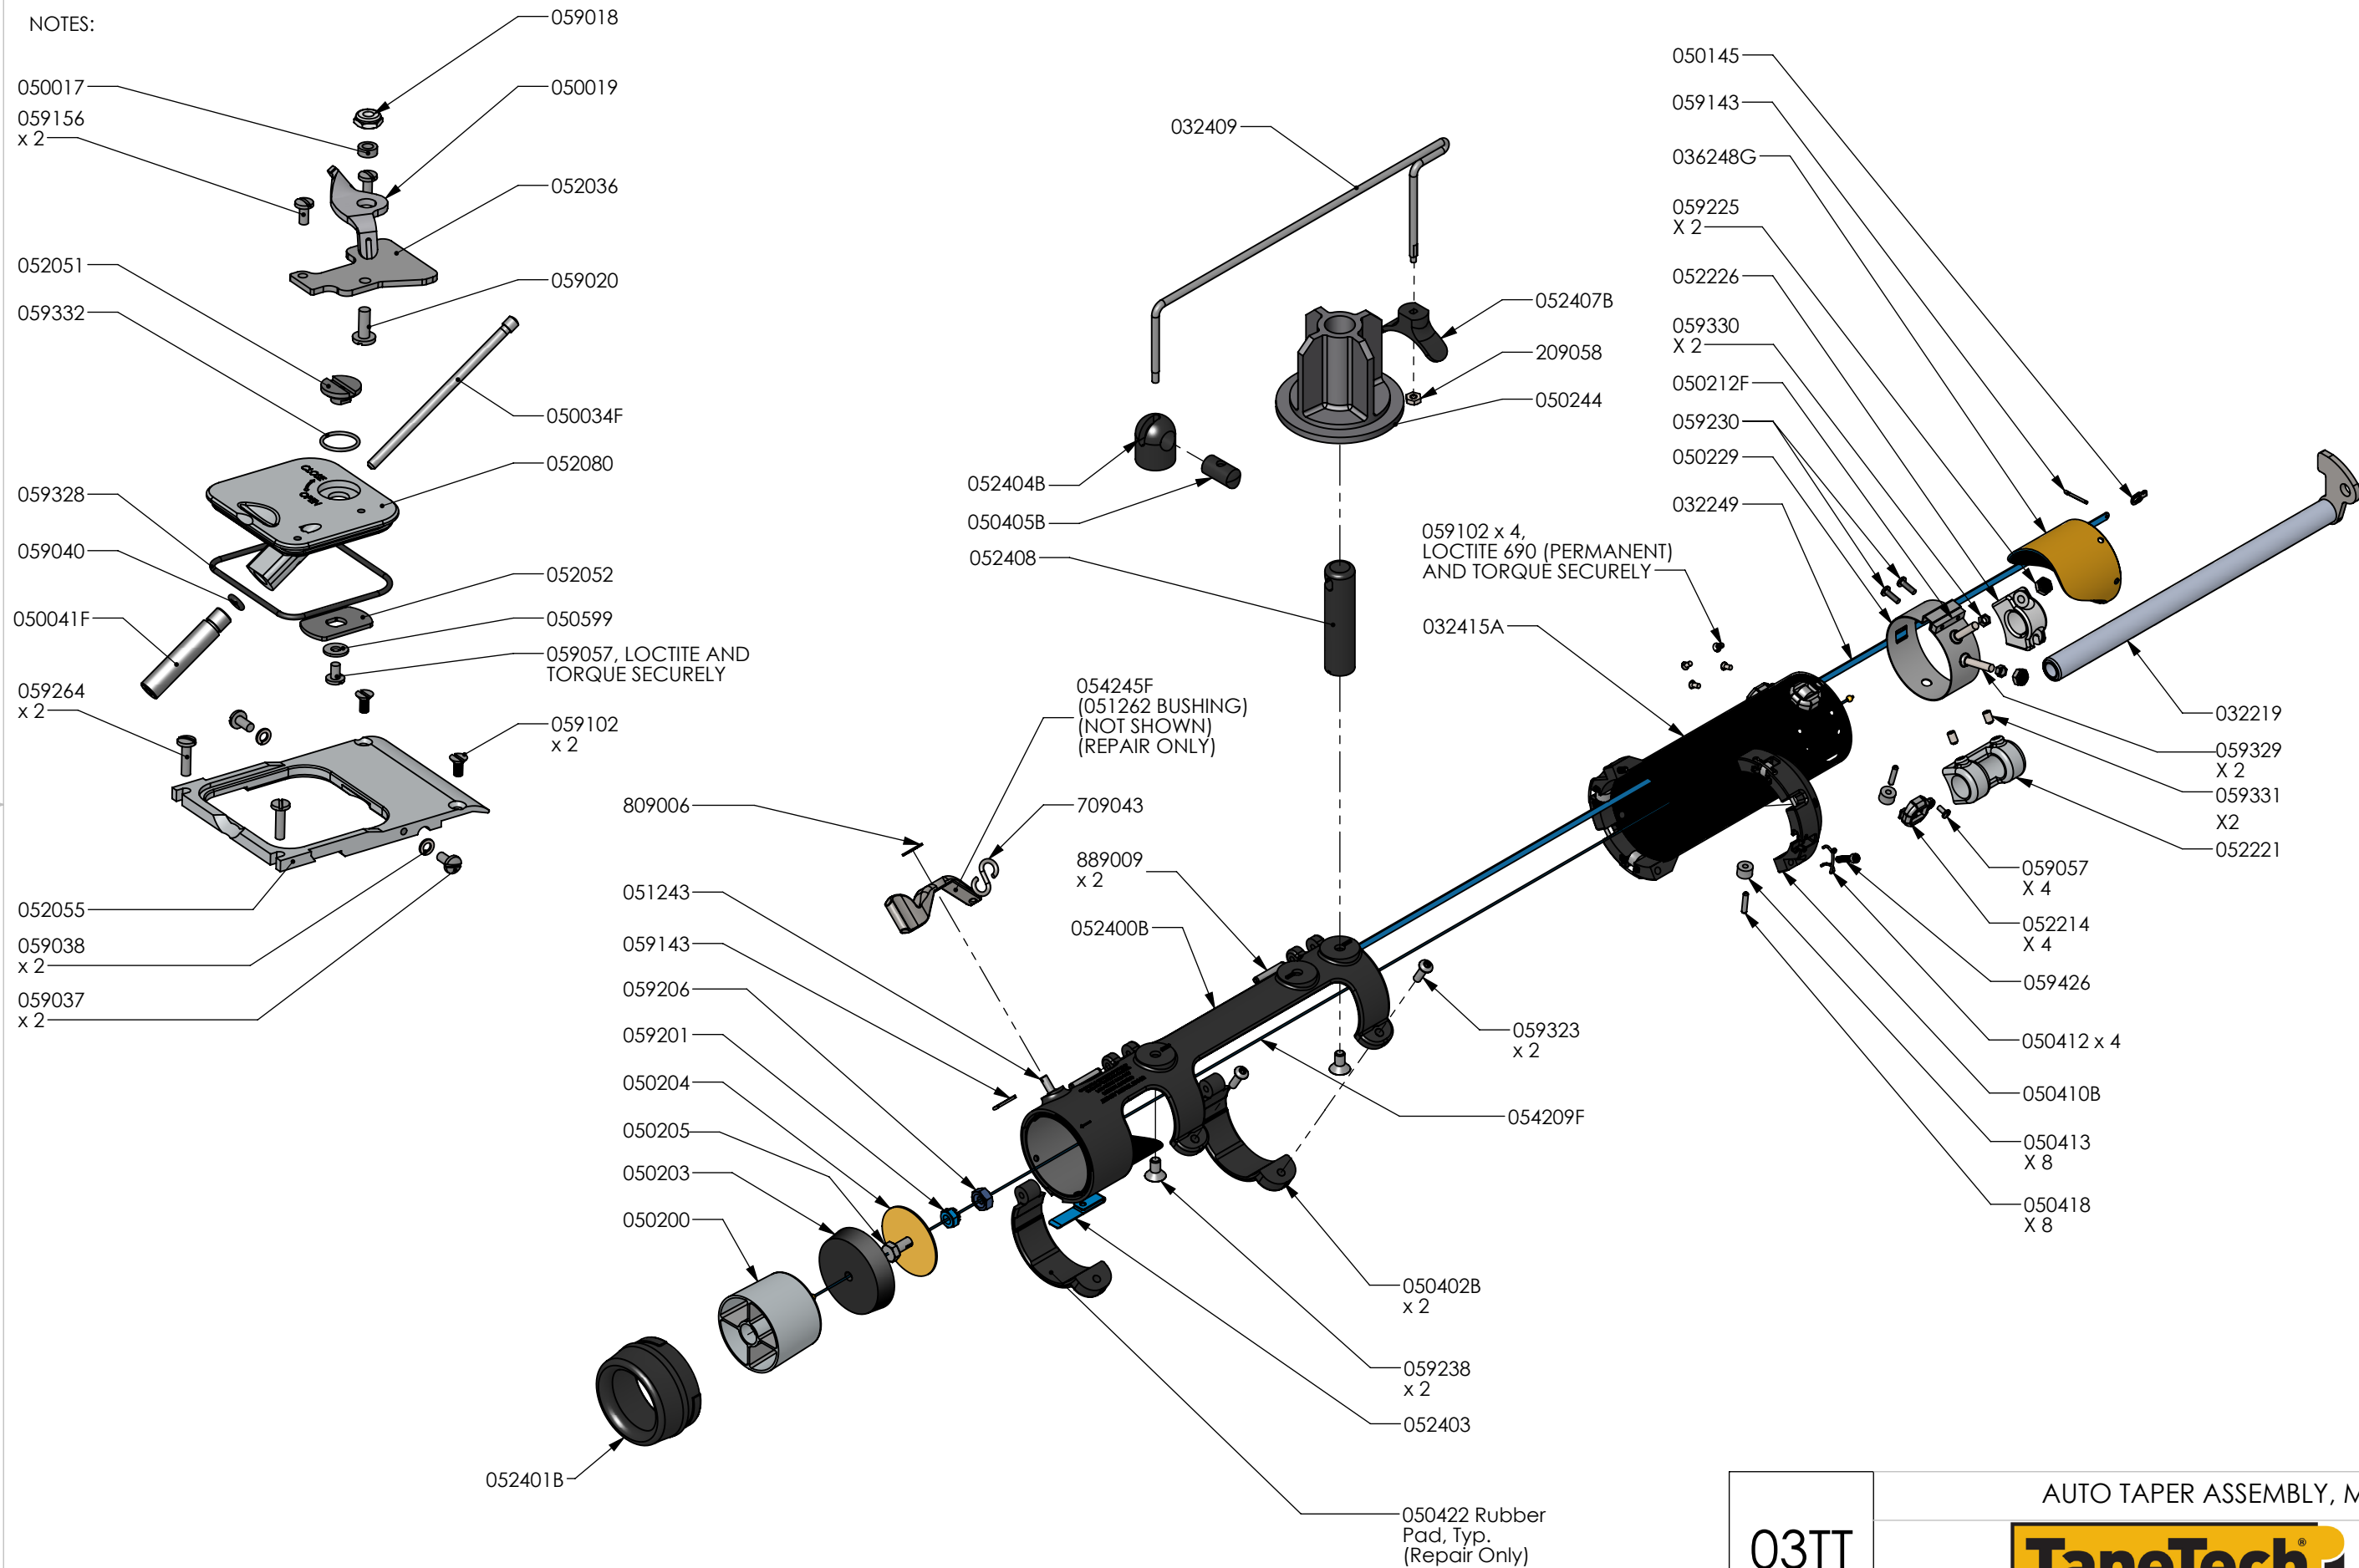

NOTES:

03TT	AUTO TAPER ASSEMBLY, MINI	
	  PROFESSIONAL DRYWALL FINISHING TOOLS	REV. A