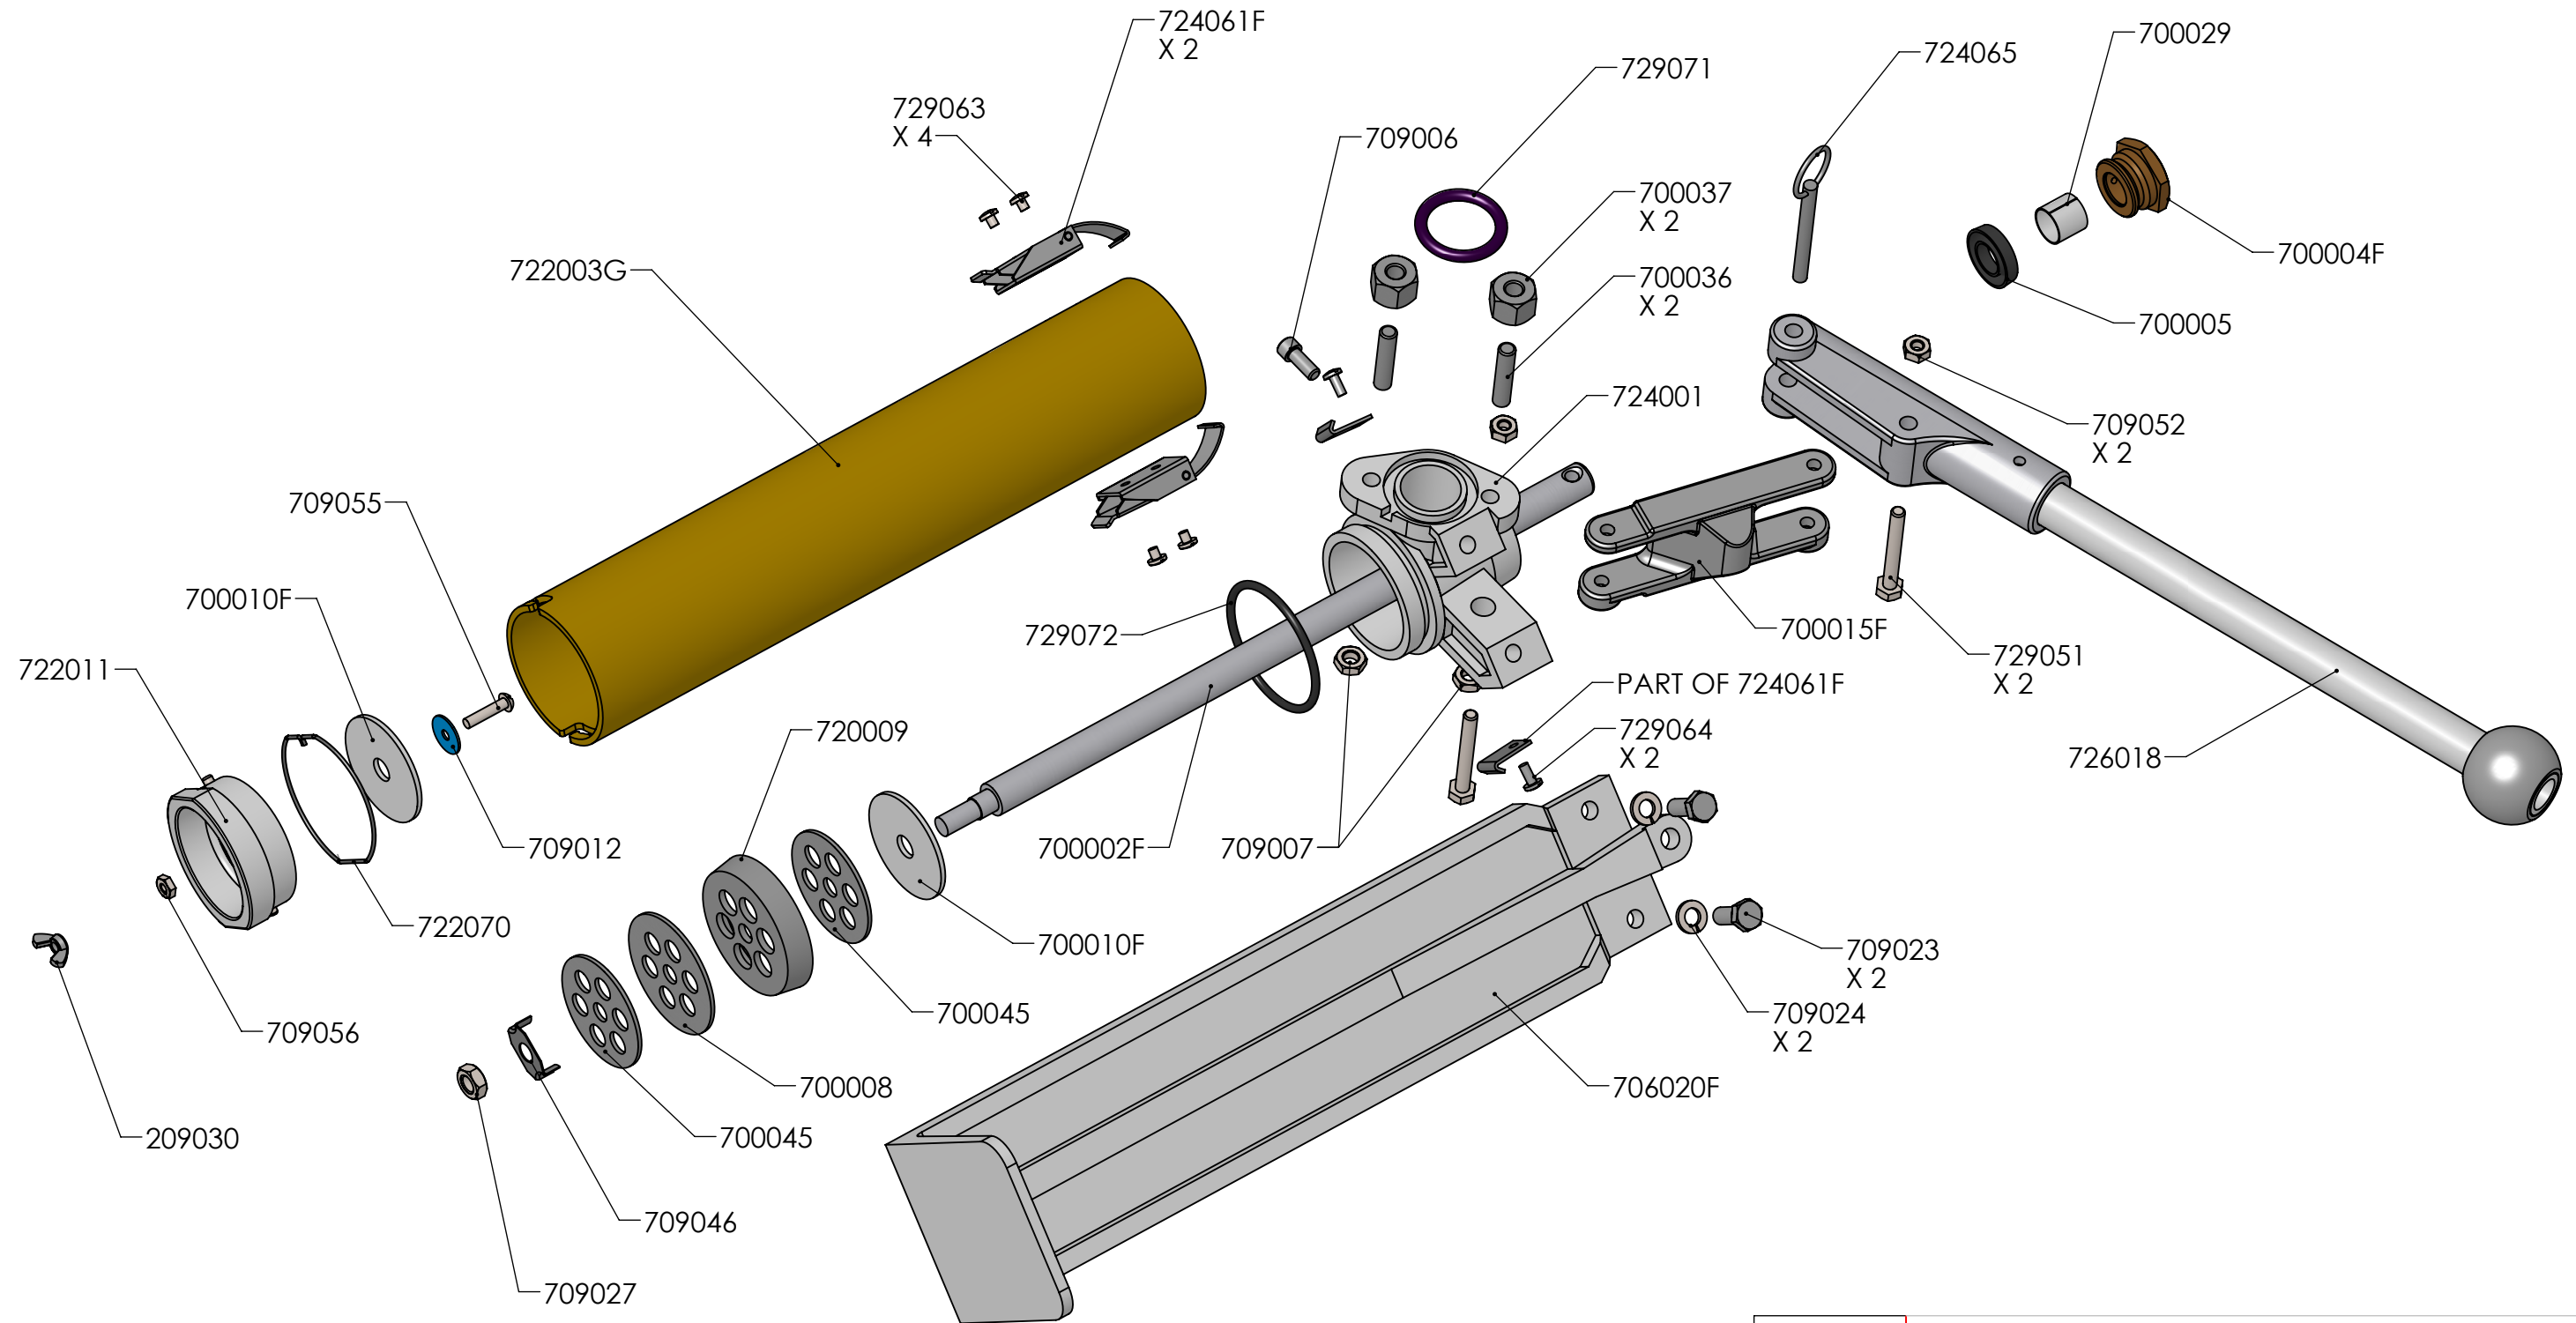

NOTE:  
 INCLUDE 1 EACH OF THE FOLLOWING:  
 700032F SCREEN, FINE MESH  
 700033F SCREEN, COURSE MESH  
 724001 CONSISTS OF:  
 (1) 722001 AND (2) 889059

REVISIONS				
ECN	REV.	DESCRIPTION	DATE	BY
	B	LIST PUMP HEAD ASSY 724001	10/17	MWJ

<b>76TT</b>	EasyClean Loading Pump		REV. B
	 <small>PROFESSIONAL DRYWALL FINISHING TOOLS</small>		