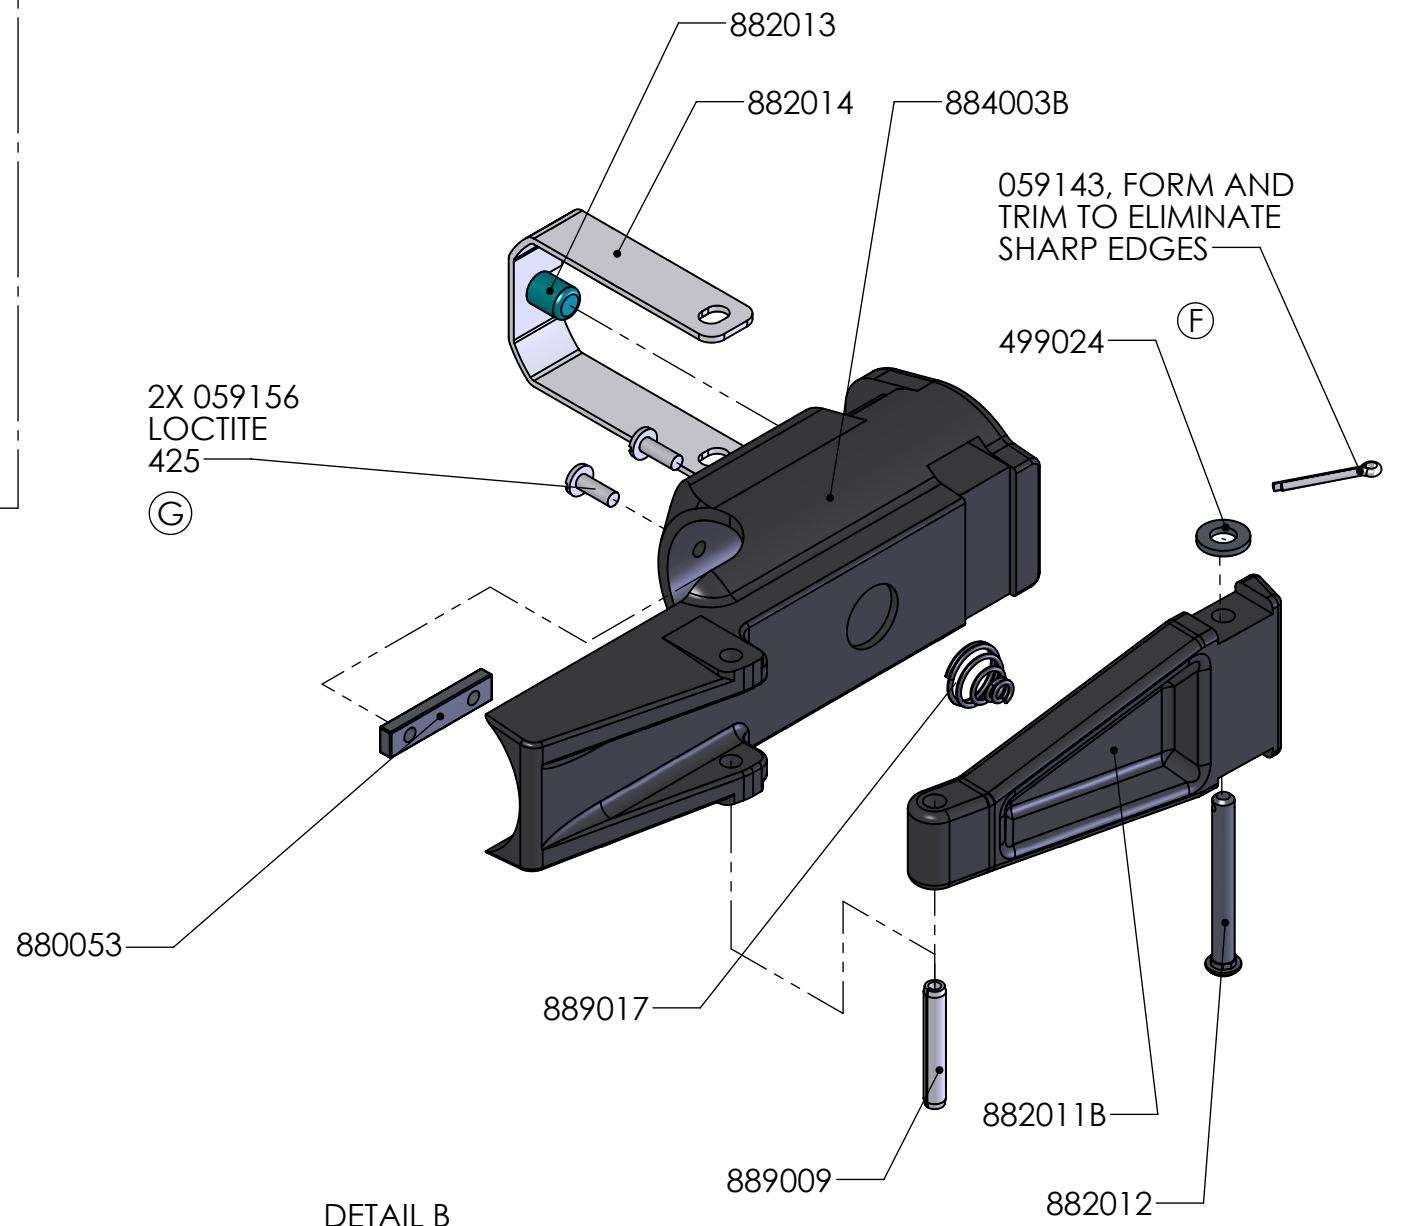

NOTES:
 1. LOCTITE 242 (BLUE) TO BE USED ON SCREW THREADS UNLESS NOTED OTHERWISE.

88TTE	Xtender Handle	
		REV. G

DETAIL A
SCALE 3 : 4

DETAIL B
SCALE 3 : 4

88TTE	Xtender Handle		REV. G
	 PROFESSIONAL DRYWALL FINISHING TOOLS		