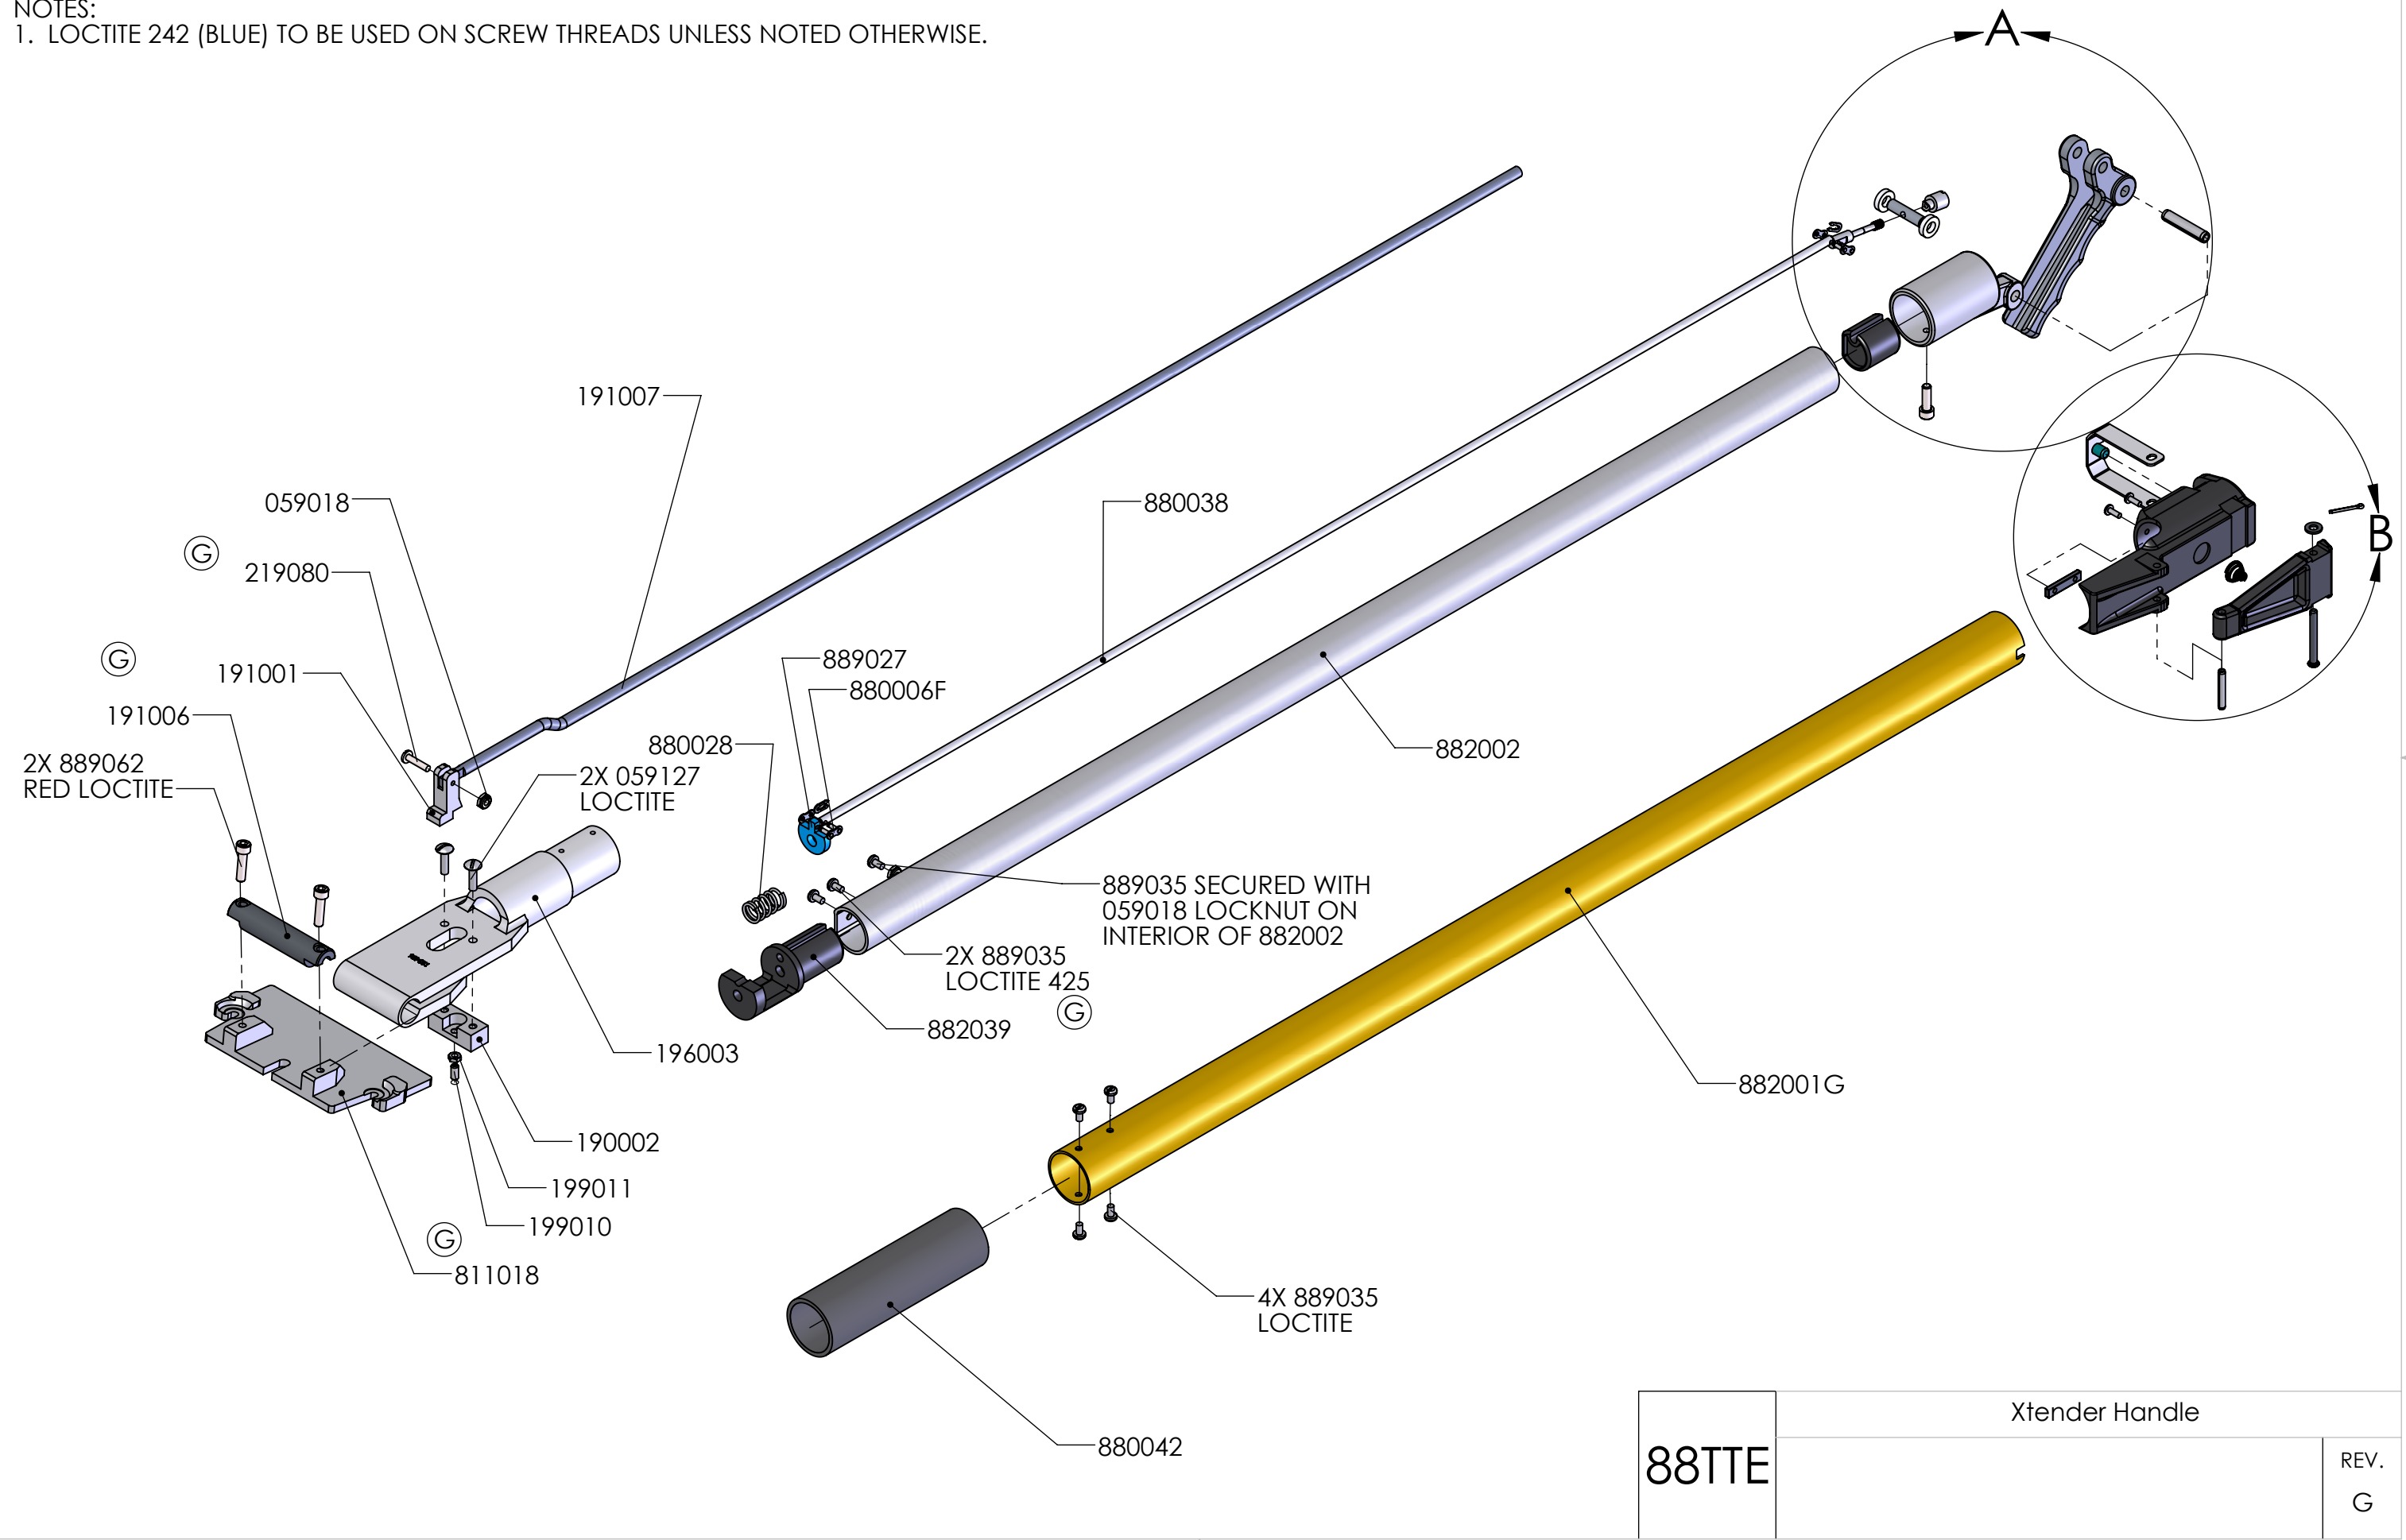

NOTES:
 1. LOCTITE 242 (BLUE) TO BE USED ON SCREW THREADS UNLESS NOTED OTHERWISE.

88TTE	Xtender Handle	
		REV. G

DETAIL A
SCALE 3 : 4

DETAIL B
SCALE 3 : 4

88TTE	Xtender Handle		REV. G
	 PROFESSIONAL DRYWALL FINISHING TOOLS		