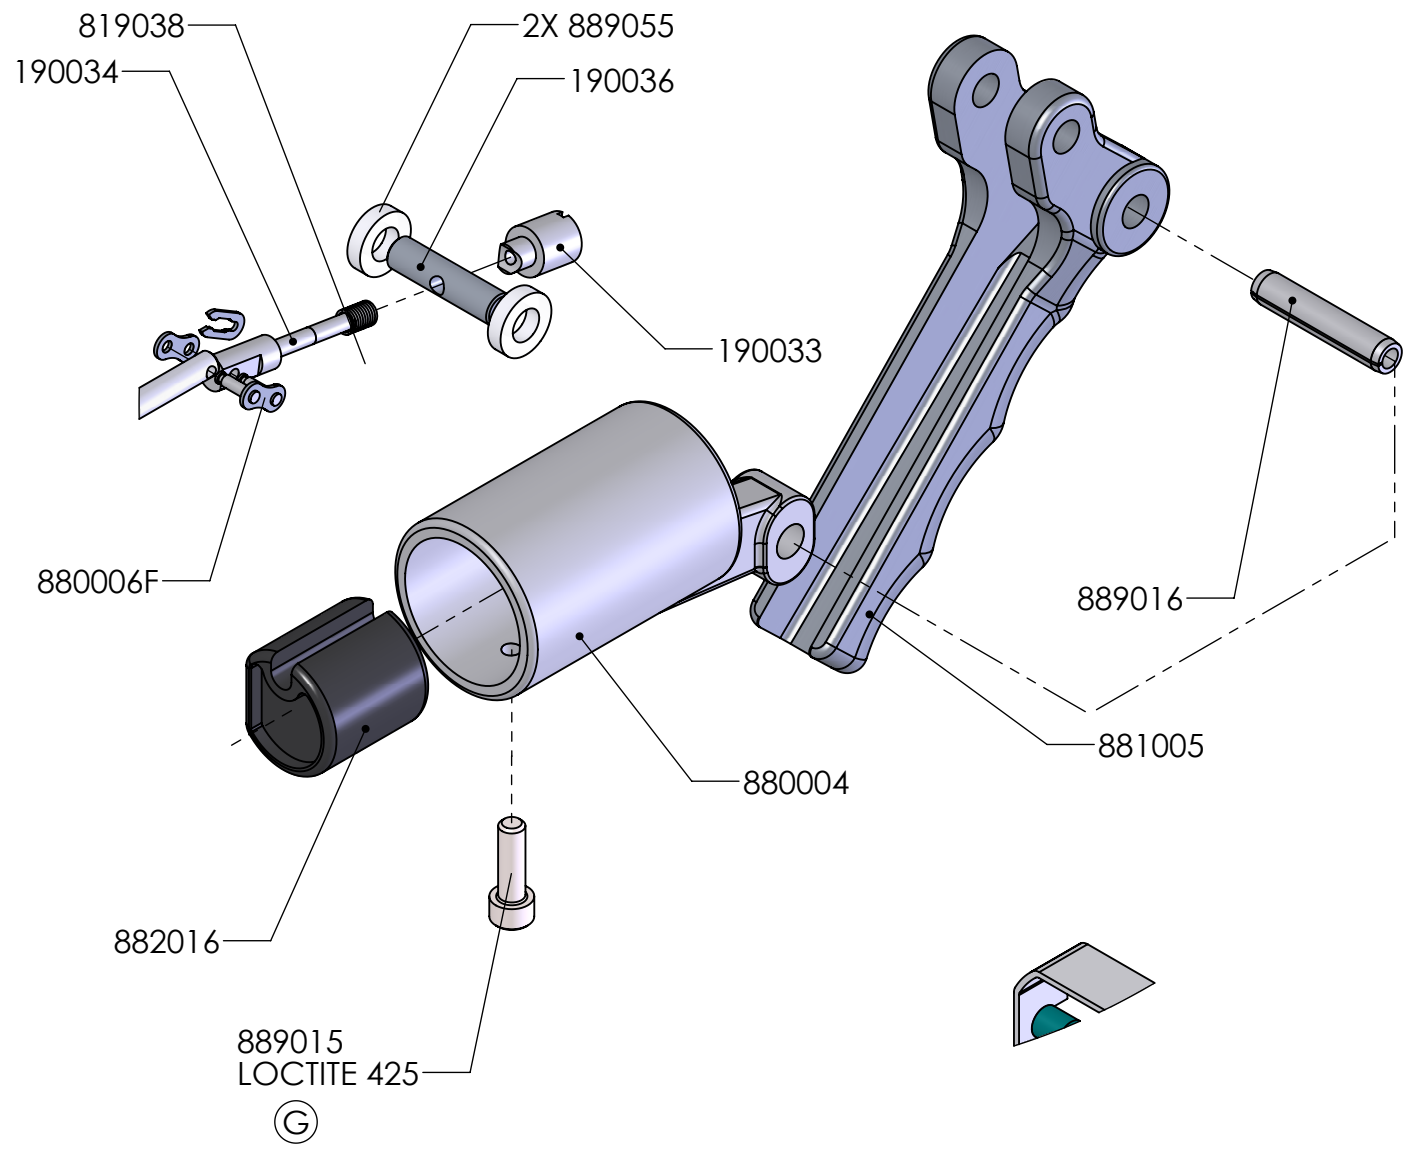

NOTES:
 1. LOCTITE 242 (BLUE) TO BE USED ON SCREW THREADS UNLESS NOTED OTHERWISE.

88TTE	Xtender Handle	
		REV. G

DETAIL A
SCALE 3 : 4

DETAIL B
SCALE 3 : 4

88TTE	Xtender Handle		REV. G
	 PROFESSIONAL DRYWALL FINISHING TOOLS		