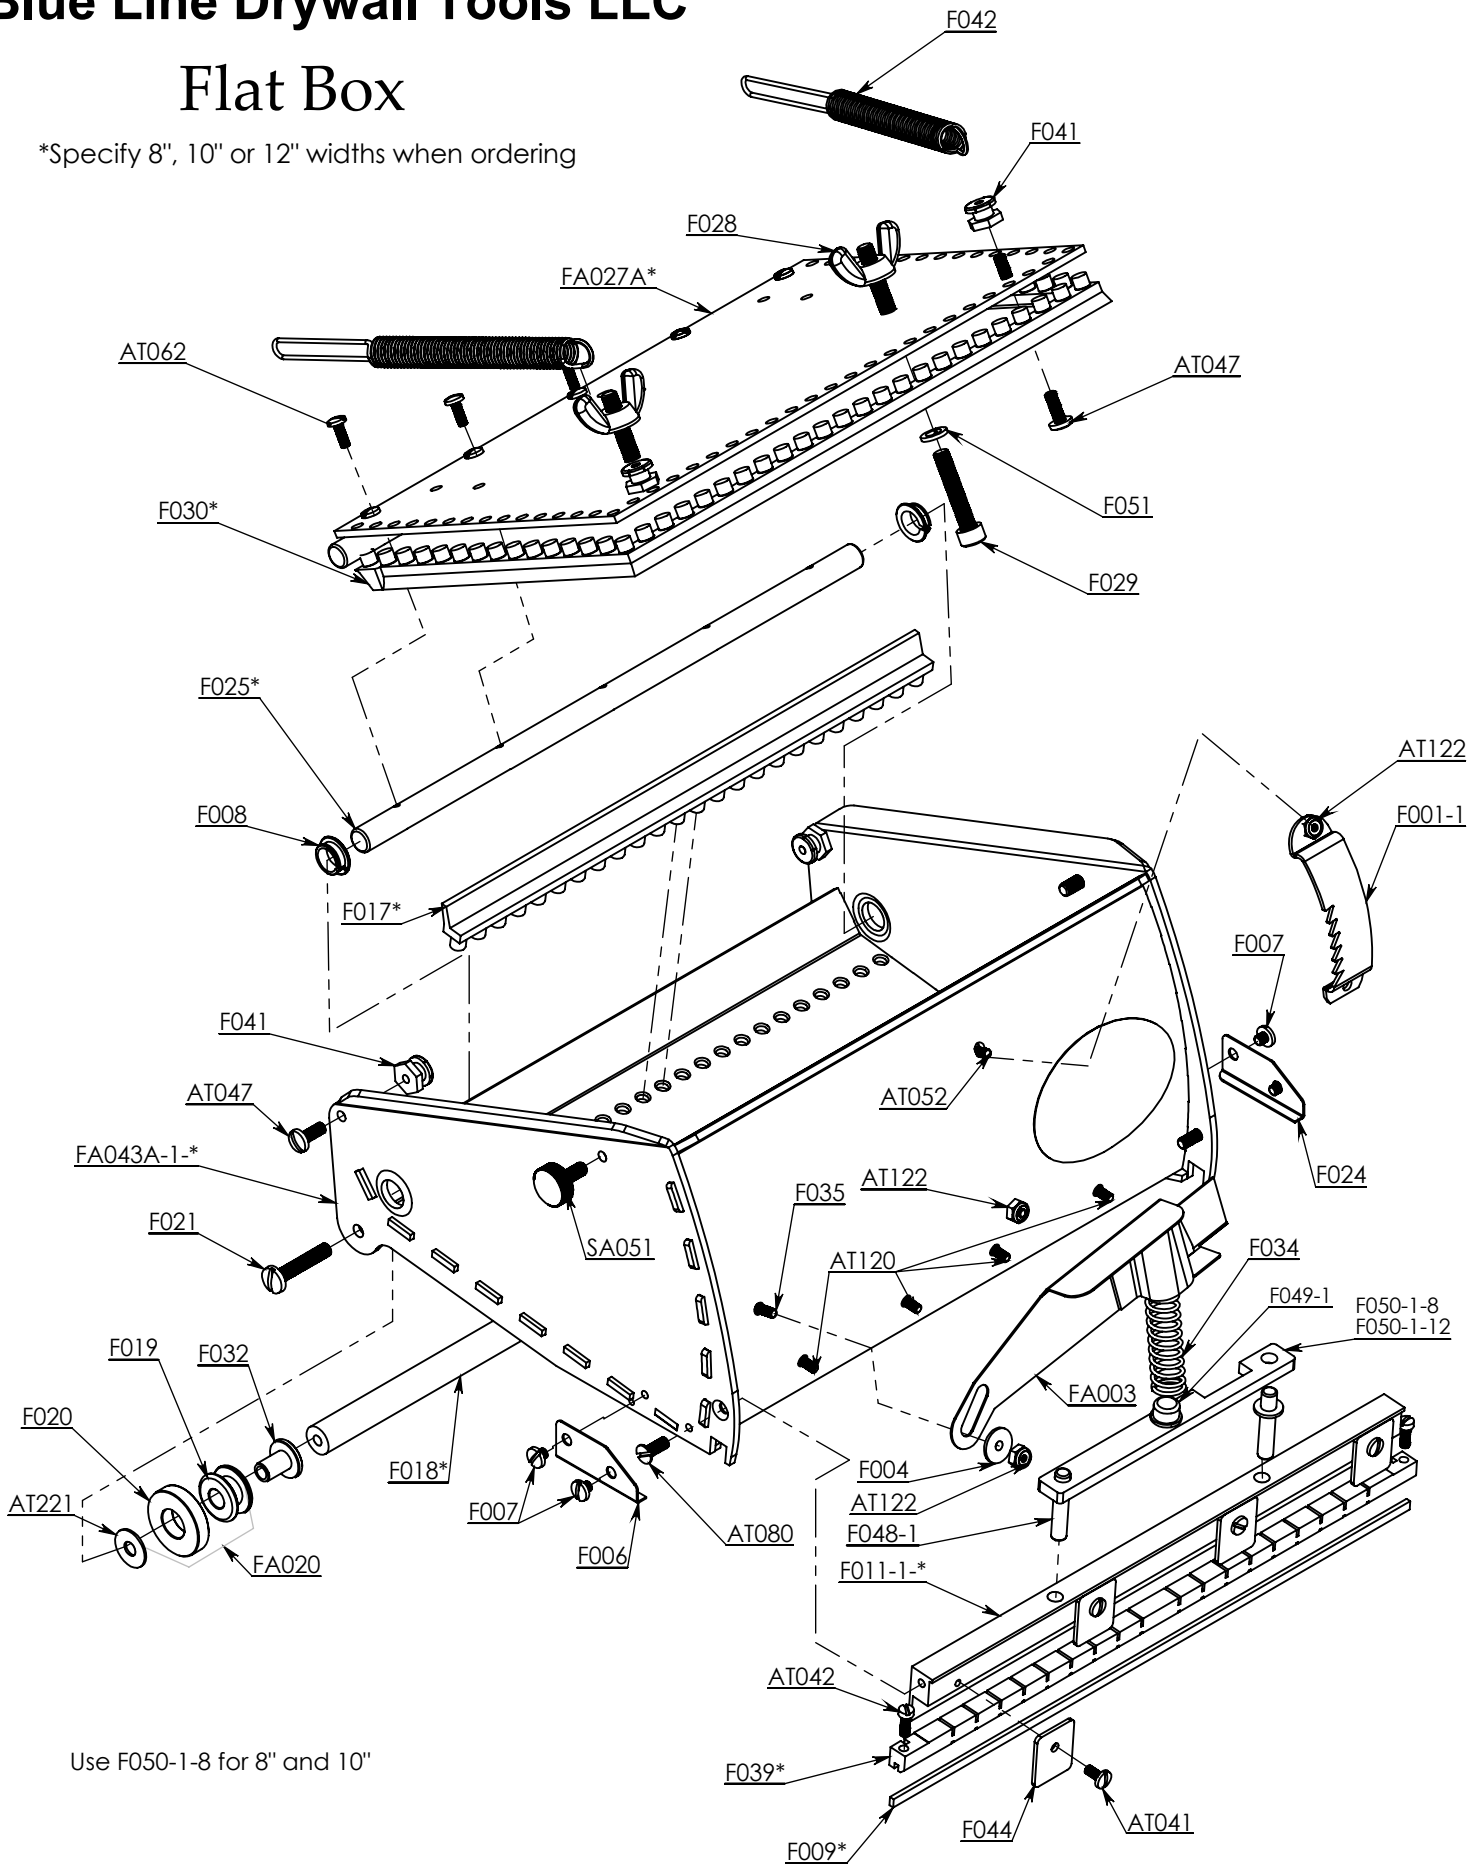

Blue Line Drywall Tools LLC

Flat Box

*Specify 8", 10" or 12" widths when ordering

Use F050-1-8 for 8" and 10"