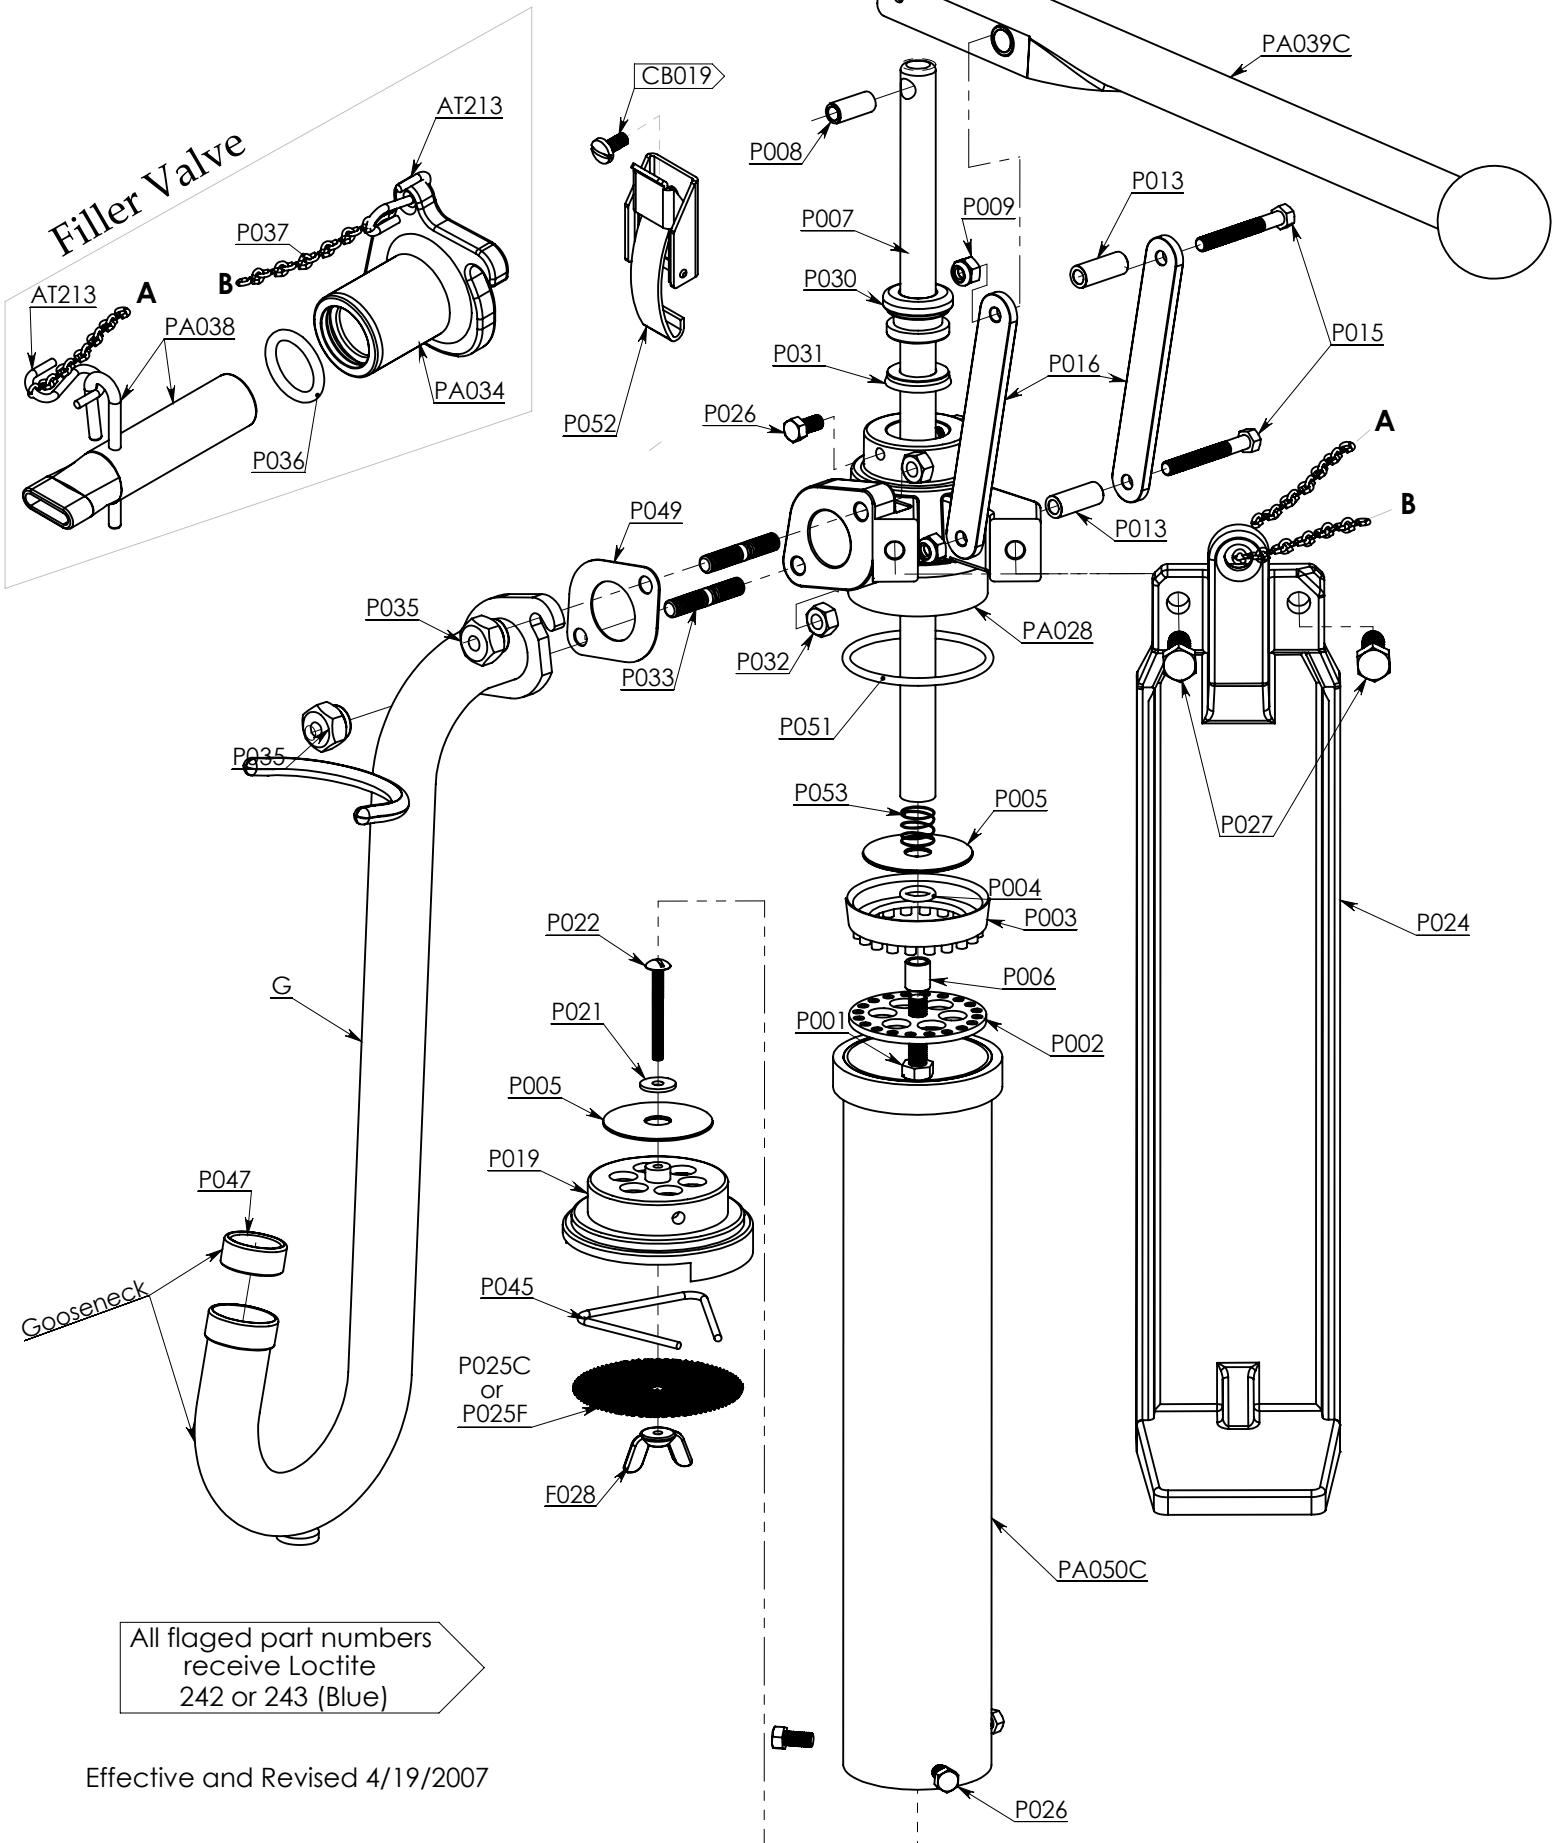

Blue Line Drywall Tools LLC

Pump, Filler Valve & Gooseneck

All flanged part numbers
receive Loctite
242 or 243 (Blue)